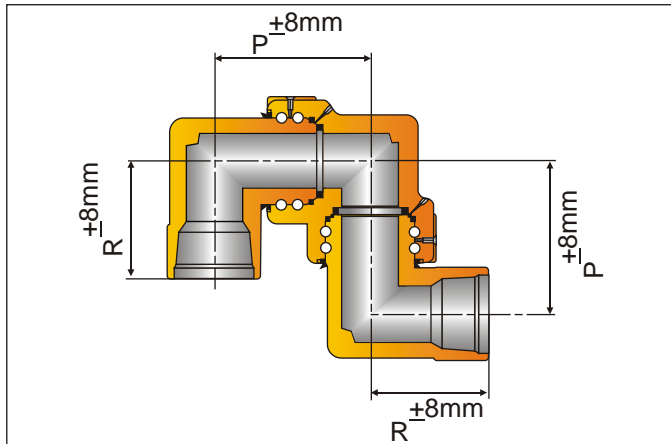

SHORT SWEEP SWIVEL JOINT (BASIC DIMENSIONS) STYLE-70

STYLE - 70 SHORT SWEEP SWIVEL JOINT

END CONNECTION = LP THREAD

MODEL:- PSSSJ - 70T

| SIZE | P (MM) | P (INCH) | R (MM) | R (INCH) | WT. (LBSF) | WT. (KGF) |
|--------|--------|----------|--------|----------|------------|-----------|
| 1" | 108 | 4.25 | 70 | 2.75 | 10.0 | 4.4 |
| 1 1/2" | 110 | 4.33 | 90 | 3.54 | 15.4 | 7.0 |
| 2" | 152 | 5.98 | 110 | 4.33 | 35.0 | 15.85 |
| 2 1/2" | 195 | 7.67 | 130 | 5.11 | 48.5 | 22.0 |
| 3" | 202 | 7.95 | 110 | 4.33 | 73.0 | 33.0 |
| 4" | 260 | 10.23 | 130 | 5.11 | 116.0 | 52.5 |

STYLE - 70 SHORT SWEEP SWIVEL JOINT

END CONNECTION = UNION (M X M) FIG.602/1002/1502

MODEL:- PSSSJ - 70MM

| SIZE | P (MM) | P (INCH) | X2 (MM) | X2 (INCH) | WT. (LBSF) | WT. (KGF) |
|--------|--------|----------|---------|-----------|------------|-----------|
| 1" | 108 | 4.25 | 118 | 4.65 | 14.0 | 6.3 |
| 1 1/2" | 110 | 4.33 | 121 | 4.75 | 20.3 | 9.2 |
| 2" | 152 | 5.98 | 150 | 5.90 | 43.0 | 19.5 |
| 2 1/2" | 195 | 7.67 | 182 | 7.16 | 63.5 | 28.8 |
| 3" | 202 | 7.95 | 220 | 8.66 | 106.0 | 48.0 |
| 4" | 260 | 10.23 | 252 | 9.92 | 158.0 | 71.7 |

STYLE - 70 SHORT SWEEP SWIVEL JOINT

END CONNECTION = UNION (F X F) FIG.602/1002/1502

MODEL:- PSSSJ - 70FF

| SIZE | P (MM) | P (INCH) | X2 (MM) | X2 (INCH) | WT. (LBSF) | WT. (KGF) |
|--------|--------|----------|---------|-----------|------------|-----------|
| 1" | 108 | 4.25 | 118 | 4.65 | 6.94 | 3.15 |
| 1 1/2" | 110 | 4.33 | 121 | 4.75 | 21.60 | 9.80 |
| 2" | 152 | 5.98 | 150 | 5.90 | 50.26 | 22.8 |
| 2 1/2" | 195 | 7.67 | 182 | 7.16 | 66.13 | 30.0 |
| 3" | 202 | 7.95 | 220 | 8.66 | 104.7 | 47.5 |
| 4" | 260 | 10.23 | 252 | 9.92 | 160.5 | 72.8 |