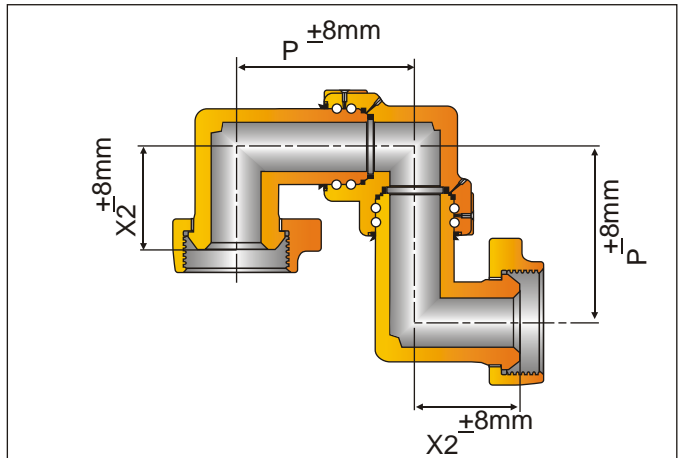

SHORT SWEEP SWIVEL JOINT (BASIC DIMENSIONS) STYLE-70

STYLE - 70 SHORT SWEEP SWIVEL JOINT

END CONNECTION = LP THREAD

MODEL:- PSSSJ - 70T

| SIZE | P (MM) | P (INCH) | R (MM) | R (INCH) | WT. (LBSF) | WT. (KGF) |
|--------|--------|----------|--------|----------|------------|-----------|
| 1" | 108 | 4.25 | 70 | 2.75 | 10.0 | 4.4 |
| 1 1/2" | 110 | 4.33 | 90 | 3.54 | 15.4 | 7.0 |
| 2" | 152 | 5.98 | 110 | 4.33 | 35.0 | 15.85 |
| 2 1/2" | 195 | 7.67 | 130 | 5.11 | 48.5 | 22.0 |
| 3" | 202 | 7.95 | 110 | 4.33 | 73.0 | 33.0 |
| 4" | 260 | 10.23 | 130 | 5.11 | 116.0 | 52.5 |

STYLE - 70 SHORT SWEEP SWIVEL JOINT

END CONNECTION = UNION (M X M) FIG.602/1002/1502

MODEL:- PSSSJ - 70MM

| SIZE | P (MM) | P (INCH) | X2 (MM) | X2 (INCH) | WT. (LBSF) | WT. (KGF) |
|--------|--------|----------|---------|-----------|------------|-----------|
| 1" | 108 | 4.25 | 118 | 4.65 | 14.0 | 6.3 |
| 1 1/2" | 110 | 4.33 | 121 | 4.75 | 20.3 | 9.2 |
| 2" | 152 | 5.98 | 150 | 5.90 | 43.0 | 19.5 |
| 2 1/2" | 195 | 7.67 | 182 | 7.16 | 63.5 | 28.8 |
| 3" | 202 | 7.95 | 220 | 8.66 | 106.0 | 48.0 |
| 4" | 260 | 10.23 | 252 | 9.92 | 158.0 | 71.7 |

STYLE - 70 SHORT SWEEP SWIVEL JOINT

END CONNECTION = UNION (F X F) FIG.602/1002/1502

MODEL:- PSSSJ - 70FF

| SIZE | P (MM) | P (INCH) | X2 (MM) | X2 (INCH) | WT. (LBSF) | WT. (KGF) |
|--------|--------|----------|---------|-----------|------------|-----------|
| 1" | 108 | 4.25 | 118 | 4.65 | 6.94 | 3.15 |
| 1 1/2" | 110 | 4.33 | 121 | 4.75 | 21.60 | 9.80 |
| 2" | 152 | 5.98 | 150 | 5.90 | 50.26 | 22.8 |
| 2 1/2" | 195 | 7.67 | 182 | 7.16 | 66.13 | 30.0 |
| 3" | 202 | 7.95 | 220 | 8.66 | 104.7 | 47.5 |
| 4" | 260 | 10.23 | 252 | 9.92 | 160.5 | 72.8 |