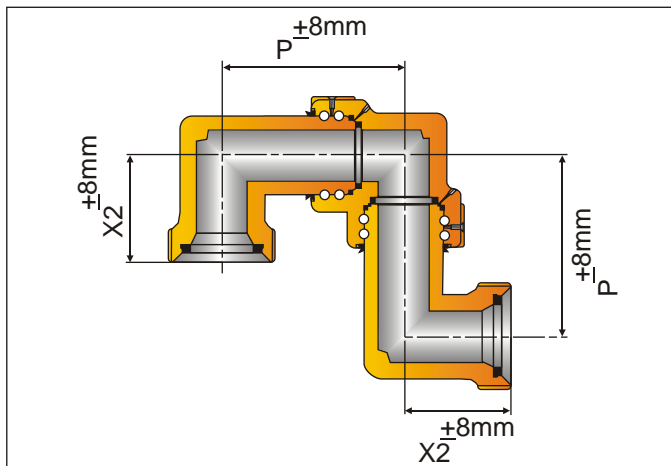

SHORT SWEEP SWIVEL JOINT (BASIC DIMENSIONS) STYLE-70

STYLE - 70 SHORT SWEEP SWIVEL JOINT

END CONNECTION = LP THREAD

MODEL:- PSSSJ - 70T

| SIZE | P (MM) | P (INCH) | R (MM) | R (INCH) | WT. (LBSF) | WT. (KGF) |
|--------|--------|----------|--------|----------|------------|-----------|
| 1" | 108 | 4.25 | 70 | 2.75 | 10.0 | 4.4 |
| 1 1/2" | 110 | 4.33 | 90 | 3.54 | 15.4 | 7.0 |
| 2" | 152 | 5.98 | 110 | 4.33 | 35.0 | 15.85 |
| 2 1/2" | 195 | 7.67 | 130 | 5.11 | 48.5 | 22.0 |
| 3" | 202 | 7.95 | 110 | 4.33 | 73.0 | 33.0 |
| 4" | 260 | 10.23 | 130 | 5.11 | 116.0 | 52.5 |

STYLE - 70 SHORT SWEEP SWIVEL JOINT

END CONNECTION = UNION (M X M) FIG.602/1002/1502

MODEL:- PSSSJ - 70MM

| SIZE | P (MM) | P (INCH) | X2 (MM) | X2 (INCH) | WT. (LBSF) | WT. (KGF) |
|--------|--------|----------|---------|-----------|------------|-----------|
| 1" | 108 | 4.25 | 118 | 4.65 | 14.0 | 6.3 |
| 1 1/2" | 110 | 4.33 | 121 | 4.75 | 20.3 | 9.2 |
| 2" | 152 | 5.98 | 150 | 5.90 | 43.0 | 19.5 |
| 2 1/2" | 195 | 7.67 | 182 | 7.16 | 63.5 | 28.8 |
| 3" | 202 | 7.95 | 220 | 8.66 | 106.0 | 48.0 |
| 4" | 260 | 10.23 | 252 | 9.92 | 158.0 | 71.7 |

STYLE - 70 SHORT SWEEP SWIVEL JOINT

END CONNECTION = UNION (F X F) FIG.602/1002/1502

MODEL:- PSSSJ - 70FF

| SIZE | P (MM) | P (INCH) | X2 (MM) | X2 (INCH) | WT. (LBSF) | WT. (KGF) |
|--------|--------|----------|---------|-----------|------------|-----------|
| 1" | 108 | 4.25 | 118 | 4.65 | 6.94 | 3.15 |
| 1 1/2" | 110 | 4.33 | 121 | 4.75 | 21.60 | 9.80 |
| 2" | 152 | 5.98 | 150 | 5.90 | 50.26 | 22.8 |
| 2 1/2" | 195 | 7.67 | 182 | 7.16 | 66.13 | 30.0 |
| 3" | 202 | 7.95 | 220 | 8.66 | 104.7 | 47.5 |
| 4" | 260 | 10.23 | 252 | 9.92 | 160.5 | 72.8 |