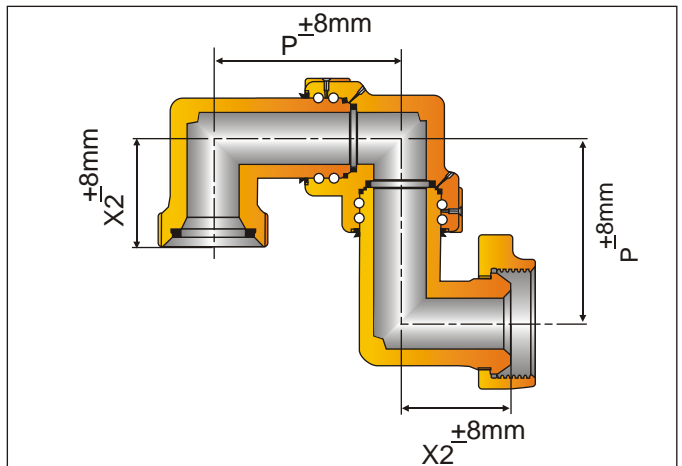

STYLE - 70 SHORT SWEEP SWIVEL JOINT

END CONNECTION = UNION (M X M) FIG.602/1002/1502

MODEL:- PSSSJ - 70MM

| SIZE | P (MM) | P (INCH) | X2 (MM) | X2 (INCH) | WT. (LBSF) | WT. (KGF) |
|--------|--------|----------|---------|-----------|------------|-----------|
| 1" | 108 | 4.25 | 118 | 4.65 | 14.0 | 6.3 |
| 1 1/2" | 110 | 4.33 | 121 | 4.75 | 20.3 | 9.2 |
| 2" | 152 | 5.98 | 150 | 5.90 | 43.0 | 19.5 |
| 2 1/2" | 195 | 7.67 | 182 | 7.16 | 63.5 | 28.8 |
| 3" | 202 | 7.95 | 220 | 8.66 | 106.0 | 48.0 |
| 4" | 260 | 10.23 | 252 | 9.92 | 158.0 | 71.7 |

STYLE - 70 SHORT SWEEP SWIVEL JOINT

END CONNECTION = UNION (F X F) FIG.602/1002/1502

MODEL:- PSSSJ - 70FF

| SIZE | P (MM) | P (INCH) | X2 (MM) | X2 (INCH) | WT. (LBSF) | WT. (KGF) |
|--------|--------|----------|---------|-----------|------------|-----------|
| 1" | 108 | 4.25 | 118 | 4.65 | 6.94 | 3.15 |
| 1 1/2" | 110 | 4.33 | 121 | 4.75 | 21.60 | 9.80 |
| 2" | 152 | 5.98 | 150 | 5.90 | 50.26 | 22.8 |
| 2 1/2" | 195 | 7.67 | 182 | 7.16 | 66.13 | 30.0 |
| 3" | 202 | 7.95 | 220 | 8.66 | 104.7 | 47.5 |
| 4" | 260 | 10.23 | 252 | 9.92 | 160.5 | 72.8 |

STYLE - 70 SHORT SWEEP SWIVEL JOINT

END CONNECTION = UNION (M X F) FIG.602/1002/1502

MODEL:- PSSSJ - 70MF

| SIZE | P (MM) | P (INCH) | X2 (MM) | X2 (INCH) | WT. (LBSF) | WT. (KGF) |
|--------|--------|----------|---------|-----------|------------|-----------|
| 1" | 108 | 4.25 | 118 | 4.65 | 15.0 | 6.8 |
| 1 1/2" | 110 | 4.33 | 121 | 4.75 | 23.0 | 10.4 |
| 2" | 152 | 5.98 | 150 | 5.90 | 58.0 | 26.2 |
| 2 1/2" | 195 | 7.67 | 182 | 7.16 | 71.0 | 32.2 |
| 3" | 202 | 7.95 | 220 | 8.66 | 103.0 | 46.7 |
| 4" | 260 | 10.23 | 252 | 9.92 | 163.0 | 74.0 |