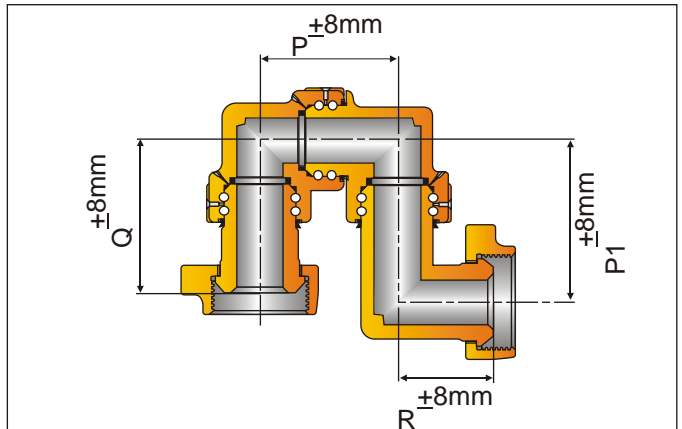

SHORT SWEEP SWIVEL JOINT (BASIC DIMENSIONS) STYLE-80

STYLE - 80 SHORT SWEEP SWIVEL JOINT

END CONNECTION = LP THREAD

MODEL:- PSSSJ - 80T

SIZE	P (MM)	P (INCH)	Q (MM)	Q (INCH)	R (MM)	R (INCH)	P1 (MM)	P1 (INCH)	WT. (LBSF)	WT. (KGF)
1"	108	4.25	118	4.65	70	2.75	108	4.25	9.0	4.0
1 1/2"	110	4.33	121	4.75	90	3.54	125	4.92	13.2	6.0
2"	152	5.98	150	5.90	110	4.33	167	6.57	29.0	13.0
2 1/2"	195	7.67	182	7.16	130	5.11	239	9.40	40.5	18.0
3"	202	7.95	220	8.66	110	4.33	221	8.70	66.0	30.0
4"	260	10.23	252	9.92	130	5.11	283	11.14	98.0	44.4

STYLE - 80 SHORT SWEEP SWIVEL JOINT

END CONNECTION = UNION (M X M) FIG.602/1002/1502

MODEL:- PSSSJ - 80MM

SIZE	P (MM)	P (INCH)	Q (MM)	Q (INCH)	R (MM)	R (INCH)	P1 (MM)	P1 (INCH)	WT. (LBSF)	WT. (KGF)
1"	108	4.25	118	4.65	118	4.65	108	4.25	18.0	8.0
1 1/2"	110	4.33	121	4.75	121	4.75	125	4.92	26.4	12.0
2"	152	5.98	150	5.90	150	5.90	167	6.57	60.6	27.5
2 1/2"	195	7.67	182	7.16	182	7.16	239	9.40	79.3	36.0
3"	202	7.95	220	8.66	220	8.66	221	8.70	130.0	59.0
4"	260	10.23	252	9.92	252	9.92	283	11.14	189.0	86.0

STYLE - 80 SHORT SWEEP SWIVEL JOINT

END CONNECTION = UNION (F X F) FIG.602/1002/1502

MODEL:- PSSSJ - 80FF

SIZE	P (MM)	P (INCH)	Q (MM)	Q (INCH)	R (MM)	R (INCH)	P1 (MM)	P1 (INCH)	WT. (LBSF)	WT. (KGF)
1"	108	4.25	118	4.65	118	4.65	108	4.25	16.3	7.4
1 1/2"	110	4.33	121	4.75	121	4.75	125	4.92	21.1	9.6
2"	152	5.98	150	5.90	150	5.90	167	6.57	45.2	20.5
2 1/2"	195	7.67	182	7.16	182	7.16	239	9.40	70.8	32.1
3"	202	7.95	220	8.66	220	8.66	221	8.70	114.6	52.0
4"	260	10.23	252	9.92	252	9.92	283	11.14	172.0	78.0