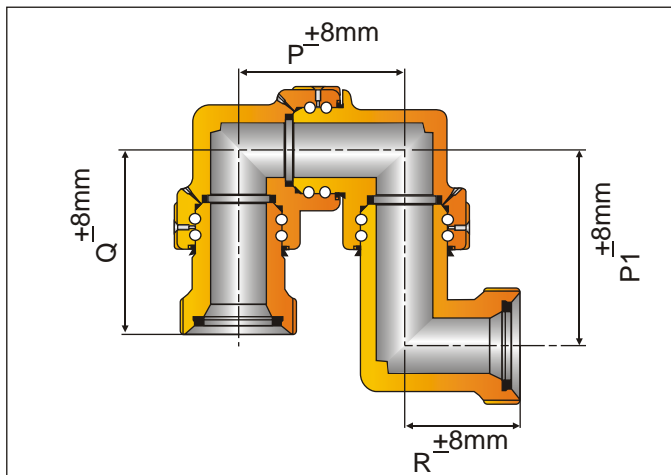

SHORT SWEEP SWIVEL JOINT (BASIC DIMENSIONS) STYLE-80

STYLE - 80 SHORT SWEEP SWIVEL JOINT

END CONNECTION = LP THREAD

MODEL:- PSSSJ - 80T

SIZE	P (MM)	P (INCH)	Q (MM)	Q (INCH)	R (MM)	R (INCH)	P1 (MM)	P1 (INCH)	WT. (LBSF)	WT. (KGF)
1"	108	4.25	118	4.65	70	2.75	108	4.25	9.0	4.0
1 1/2"	110	4.33	121	4.75	90	3.54	125	4.92	13.2	6.0
2"	152	5.98	150	5.90	110	4.33	167	6.57	29.0	13.0
2 1/2"	195	7.67	182	7.16	130	5.11	239	9.40	40.5	18.0
3"	202	7.95	220	8.66	110	4.33	221	8.70	66.0	30.0
4"	260	10.23	252	9.92	130	5.11	283	11.14	98.0	44.4

STYLE - 80 SHORT SWEEP SWIVEL JOINT

END CONNECTION = UNION (M X M) FIG.602/1002/1502

MODEL:- PSSSJ - 80MM

SIZE	P (MM)	P (INCH)	Q (MM)	Q (INCH)	R (MM)	R (INCH)	P1 (MM)	P1 (INCH)	WT. (LBSF)	WT. (KGF)
1"	108	4.25	118	4.65	118	4.65	108	4.25	18.0	8.0
1 1/2"	110	4.33	121	4.75	121	4.75	125	4.92	26.4	12.0
2"	152	5.98	150	5.90	150	5.90	167	6.57	60.6	27.5
2 1/2"	195	7.67	182	7.16	182	7.16	239	9.40	79.3	36.0
3"	202	7.95	220	8.66	220	8.66	221	8.70	130.0	59.0
4"	260	10.23	252	9.92	252	9.92	283	11.14	189.0	86.0

STYLE - 80 SHORT SWEEP SWIVEL JOINT

END CONNECTION = UNION (F X F) FIG.602/1002/1502

MODEL:- PSSSJ - 80FF

SIZE	P (MM)	P (INCH)	Q (MM)	Q (INCH)	R (MM)	R (INCH)	P1 (MM)	P1 (INCH)	WT. (LBSF)	WT. (KGF)
1"	108	4.25	118	4.65	118	4.65	108	4.25	16.3	7.4
1 1/2"	110	4.33	121	4.75	121	4.75	125	4.92	21.1	9.6
2"	152	5.98	150	5.90	150	5.90	167	6.57	45.2	20.5
2 1/2"	195	7.67	182	7.16	182	7.16	239	9.40	70.8	32.1
3"	202	7.95	220	8.66	220	8.66	221	8.70	114.6	52.0
4"	260	10.23	252	9.92	252	9.92	283	11.14	172.0	78.0