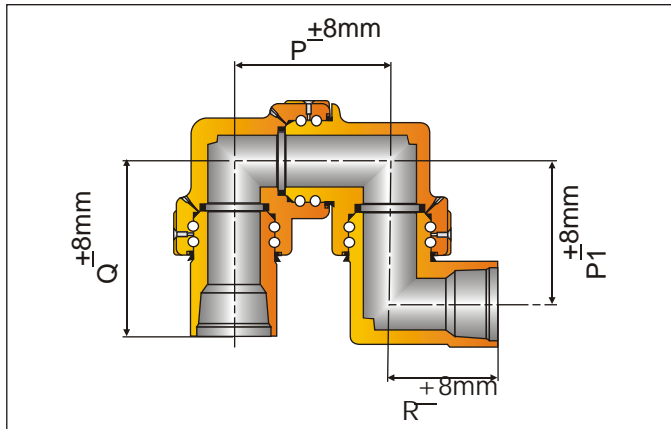

SHORT SWEEP SWIVEL JOINT (BASIC DIMENSIONS) STYLE-80

STYLE - 80 SHORT SWEEP SWIVEL JOINT

END CONNECTION = LP THREAD

MODEL:- PSSSJ - 80T

SIZE	P (MM)	P (INCH)	Q (MM)	Q (INCH)	R (MM)	R (INCH)	P1 (MM)	P1 (INCH)	WT. (LBSF)	WT. (KGF)
1"	108	4.25	118	4.65	70	2.75	108	4.25	9.0	4.0
1 1/2"	110	4.33	121	4.75	90	3.54	125	4.92	13.2	6.0
2"	152	5.98	150	5.90	110	4.33	167	6.57	29.0	13.0
2 1/2"	195	7.67	182	7.16	130	5.11	239	9.40	40.5	18.0
3"	202	7.95	220	8.66	110	4.33	221	8.70	66.0	30.0
4"	260	10.23	252	9.92	130	5.11	283	11.14	98.0	44.4

STYLE - 80 SHORT SWEEP SWIVEL JOINT

END CONNECTION = UNION (M X M) FIG.602/1002/1502

MODEL:- PSSSJ - 80MM

SIZE	P (MM)	P (INCH)	Q (MM)	Q (INCH)	R (MM)	R (INCH)	P1 (MM)	P1 (INCH)	WT. (LBSF)	WT. (KGF)
1"	108	4.25	118	4.65	118	4.65	108	4.25	18.0	8.0
1 1/2"	110	4.33	121	4.75	121	4.75	125	4.92	26.4	12.0
2"	152	5.98	150	5.90	150	5.90	167	6.57	60.6	27.5
2 1/2"	195	7.67	182	7.16	182	7.16	239	9.40	79.3	36.0
3"	202	7.95	220	8.66	220	8.66	221	8.70	130.0	59.0
4"	260	10.23	252	9.92	252	9.92	283	11.14	189.0	86.0

STYLE - 80 SHORT SWEEP SWIVEL JOINT

END CONNECTION = UNION (F X F) FIG.602/1002/1502

MODEL:- PSSSJ - 80FF

SIZE	P (MM)	P (INCH)	Q (MM)	Q (INCH)	R (MM)	R (INCH)	P1 (MM)	P1 (INCH)	WT. (LBSF)	WT. (KGF)
1"	108	4.25	118	4.65	118	4.65	108	4.25	16.3	7.4
1 1/2"	110	4.33	121	4.75	121	4.75	125	4.92	21.1	9.6
2"	152	5.98	150	5.90	150	5.90	167	6.57	45.2	20.5
2 1/2"	195	7.67	182	7.16	182	7.16	239	9.40	70.8	32.1
3"	202	7.95	220	8.66	220	8.66	221	8.70	114.6	52.0
4"	260	10.23	252	9.92	252	9.92	283	11.14	172.0	78.0